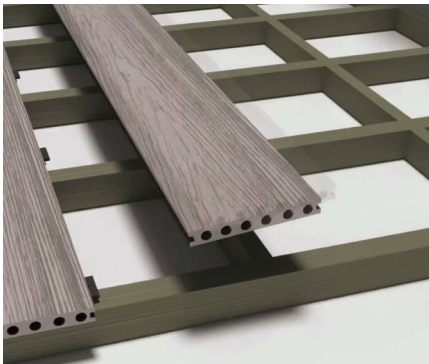

Deck Tiles (Grey)

Deck Planks Iron Grid Installation