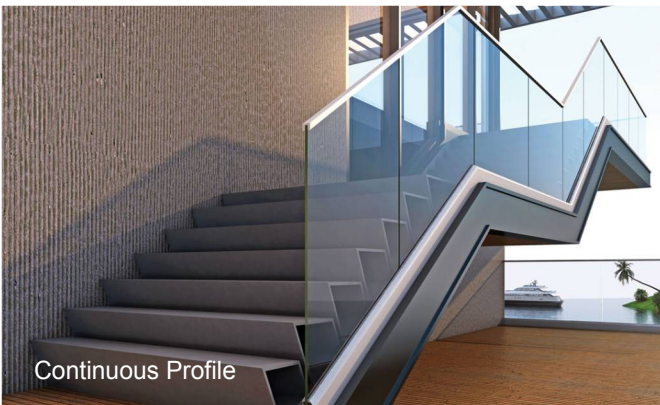

L Kitchen - Laminate

Straight Kitchen - Acrylic

SGrip Aluminium Glass Railings

SGrip Invisible Safety Grill

SGrip Frameless Glass Railings Aluminium | SS

BASE PROFILE - Continuous / Bracket Continuous | Top Mount / Side Mount