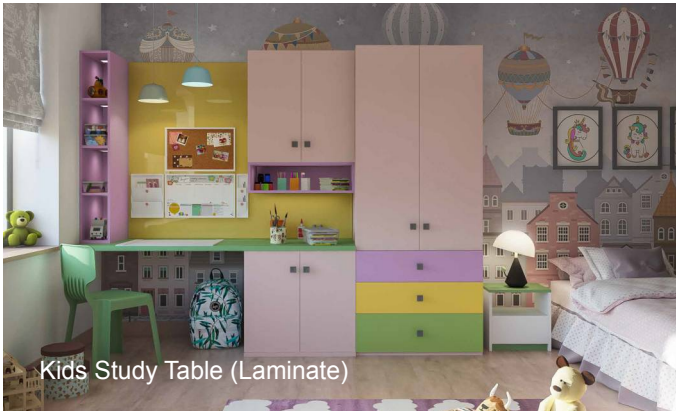

Sleek Wardrobes by Asian Paints
Walk-In Wardrobe | Slider Wardrobe | Hinged Wardrobe