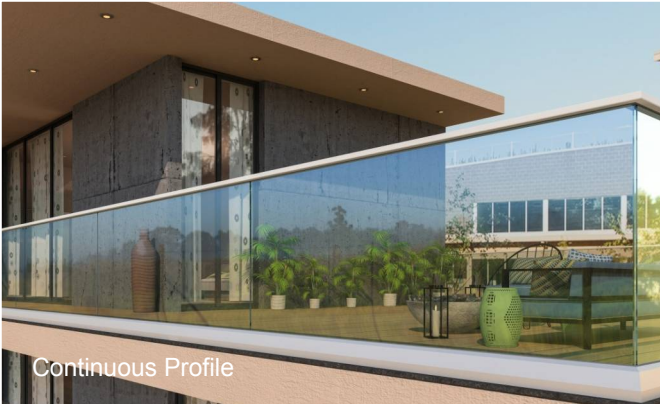

L Kitchen - Laminate

Straight Kitchen - Acrylic

SGrip Aluminium Glass Railings

SGrip Invisible Safety Grill

SGrip Frameless Glass Railings Aluminium | SS

BASE PROFILE - Continuous / Bracket Continuous | Top Mount / Side Mount