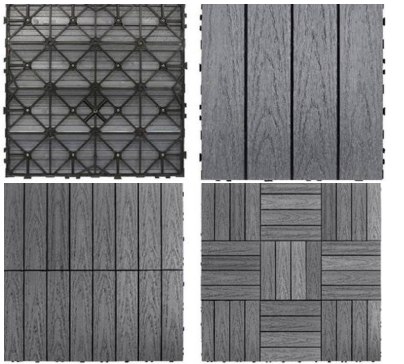

Deck Tiles (Red Wood)

Deck Tiles Installation

DOOARS DECOR & LIFESTYLE
2nd Mile, I.T.I Road,
Lane Beside Akashwani,
Siliguri, West Bengal

M: +91 98320 46191 | 77978 99101

FENESTA WINDOWS GANGTOK
1st Floor NH-10, Amdo Golai,
Opp Animal Husbandry,
Tadong, Gangtok, Sikkim

M: +91 77978 99103 | 77978 99107