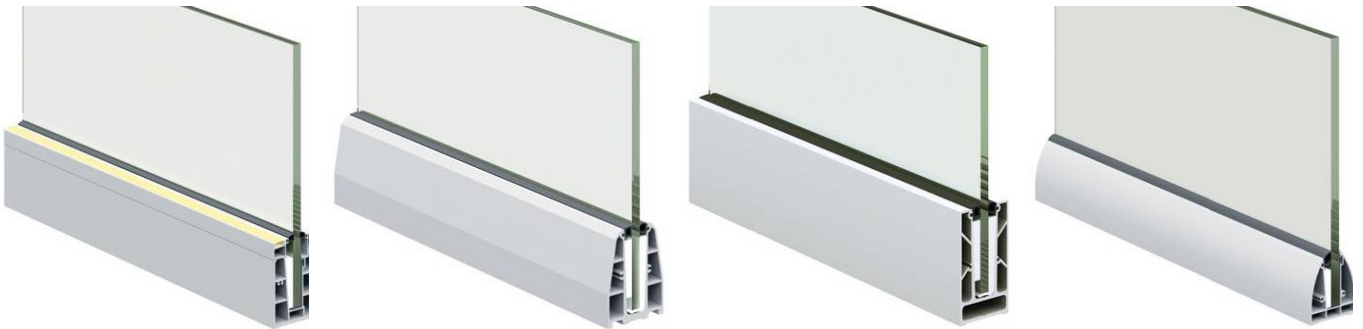

L Kitchen - Laminate

Straight Kitchen - Acrylic

SGrip Aluminium Glass Railings

SGrip Invisible Safety Grill

SGrip Frameless Glass Railings Aluminium | SS

BASE PROFILE - Continuous / Bracket Continuous | Top Mount / Side Mount

BASE PROFILE - Bracket System | Top Mount / Side Mount

HANDRAILS

Silver (PVDF)

Charcoal Black (PC)

Sense Mettalic (PC)

Earth Mettalic (PC)

Saffron Wood

Sleek Wardrobes by Asian Paints
Walk-In Wardrobe | Slider Wardrobe | Hinged Wardrobe