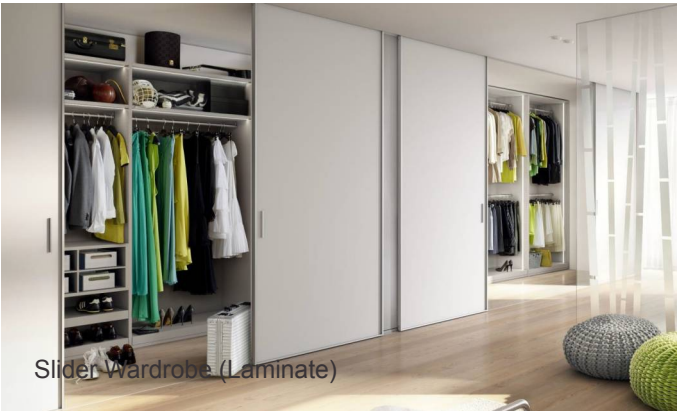

Walk-In Wardrobes