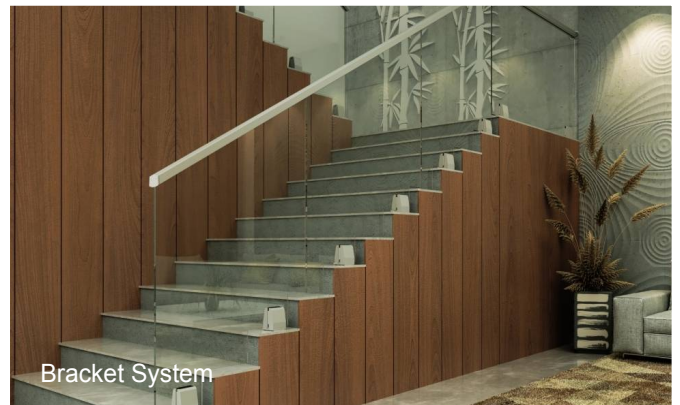

L Kitchen - Laminate

Straight Kitchen - Acrylic

SGrip Aluminium Glass Railings

SGrip Invisible Safety Grill

SGrip Frameless Glass Railings Aluminium | SS

BASE PROFILE - Continuous / Bracket Continuous | Top Mount / Side Mount