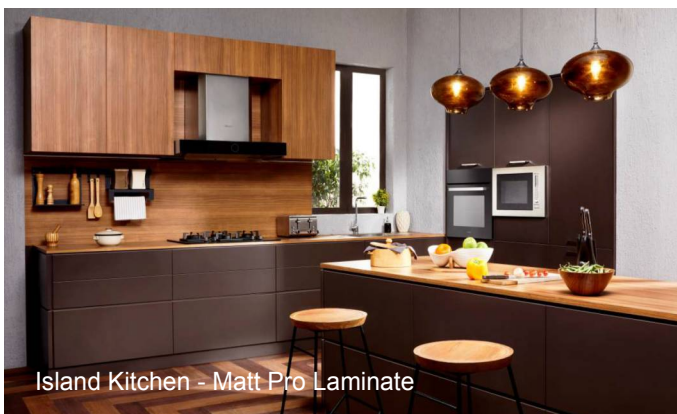

Walnut

Mahogany

Dark Oak

Black

Sleek Kitchen by Asian Paints Island Kitchen, L Shaped, U Shaped, Straight Kitchen

Island Kitchen - PU Matt & Gloss

Island Kitchen - Matt Pro Laminate

L Kitchen - PU